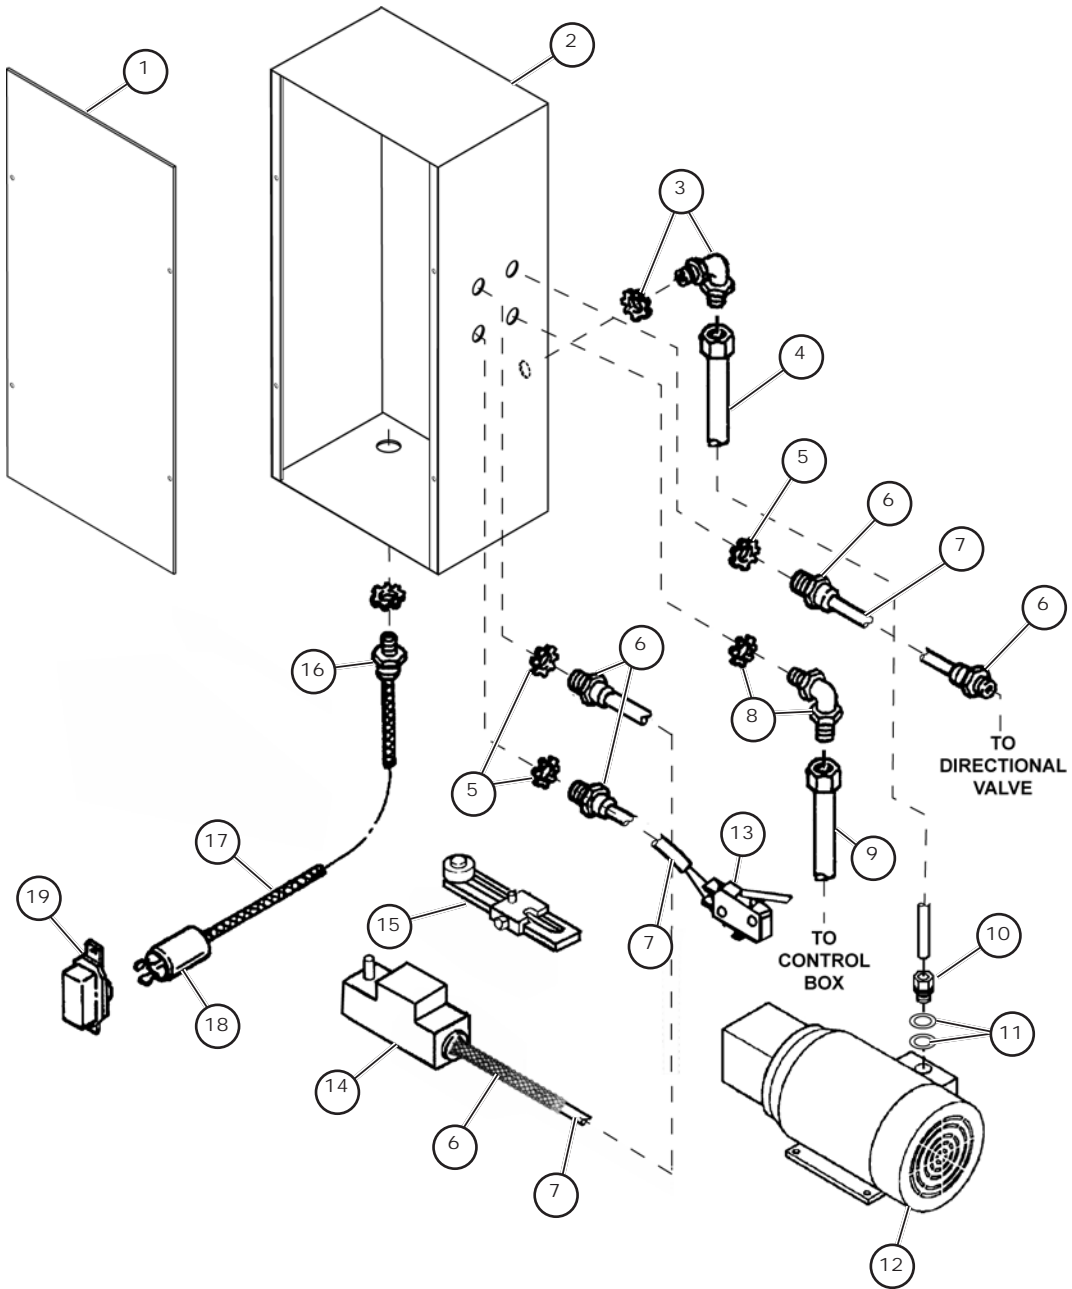

## MODEL 3006

ELECTRICAL COMPONENTS

MODEL 3006

REF.	PART NO.	DESCRIPTION	QUANTITY	REMARKS
1	95161	Control Box Lid	1	
2	95160	Control Box	1	
3	95236	90° Elbow, 3/8"	1	
4	95234	3/8" Conduit	1	Sold by the Inch
5	95429	Locknut	3	
6	95449	Cord Grip	4	
7	95508	16-3 Cord	1	Sold by the Inch
8	95227	90° Elbow, 1/2"	1	
9	95228	1/2" Conduit	1	Sold by the Inch
10	95235	Straight Connector, 3/8"	1	
11	97248	Reducing Washer	1	
12	95011	Motor, 7-1/2 HP, Single Phase	1	
	95010	Motor, 7-1/2 HP, Three Phase	1	
13	95420	Micro Switch	1	
14	95522	Limit Switch	1	
15	95523	Roller Arm	1	
16	95172	Kellum Grip	1	
17	95367	Power Cord, Single Phase	1	Sold by the Foot
	95371	Power Cord, Three Phase	1	Sold by the Foot
18	95201	Plug, Single Phase, 230 V	1	
	95214	Plug, Three phase, 230 V	1	
	95205	Plug, Three phase, High Volt	1	
19	95200	Receptacle, Single Phase, 230 V	1	
	95215	Receptacle, Three Phase, 230 V	1	
	95204	Receptacle, Three Phase, High Volt	1	

OPERATING CONTROL STATION  
MODEL 3006

---

**OPERATING CONTROL STATION****MODEL 3006**

<b>REF.</b>	<b>PART NO.</b>	<b>DESCRIPTION</b>	<b>QUANTITY</b>	<b>REMARKS</b>
1	35502-06	Control Station Pedestal	1	
2	97260	Bolt, 3/4-20 x 3/4	2	
3	97255	Star washer, 1/4	2	
4	95511	Red Pushbutton	2	
5	95512	Green Pushbutton	3	
6	95513	Black Pushbutton	1	
7	95514	Closed Contact	3	
8	95515	Open Contact	5	
9	97210	Locknut, 1/4-20	2	
10	95105	Button Box	1	
11	95227	Straight Connector, 1/2"	1	
12	95228	Conduit, 1/2"	1	
13	95106	Button Box Lid	1	
14	97259	Star washer	2	
15	97282	Screw, Allen	2	