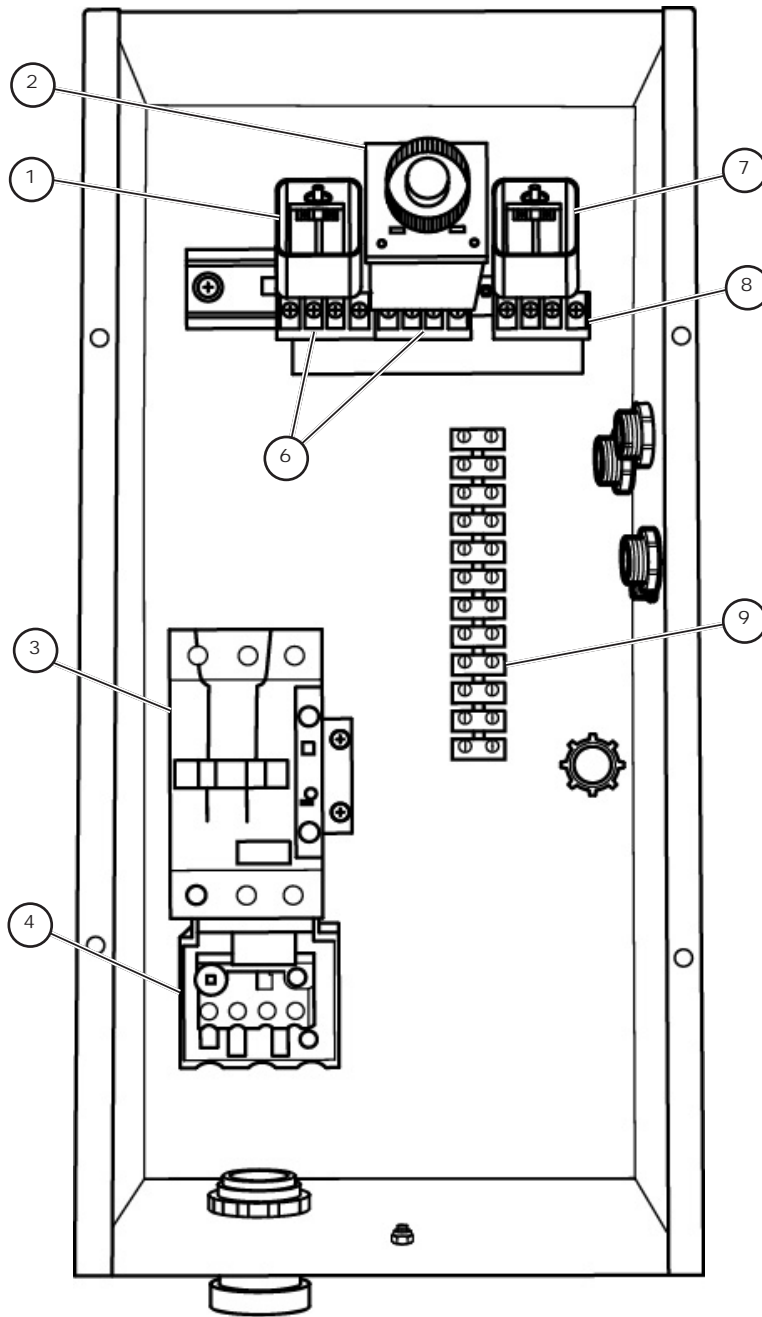

## MODEL 3006

ELECTRICAL COMPONENTS

MODEL 3006

REF.	PART NO.	DESCRIPTION	QUANTITY	REMARKS
1	95161	Control Box Lid	1	
2	95160	Control Box	1	
3	95236	90° Elbow, 3/8"	1	
4	95234	3/8" Conduit	1	Sold by the Inch
5	95429	Locknut	3	
6	95449	Cord Grip	4	
7	95508	16-3 Cord	1	Sold by the Inch
8	95227	90° Elbow, 1/2"	1	
9	95228	1/2" Conduit	1	Sold by the Inch
10	95235	Straight Connector, 3/8"	1	
11	97248	Reducing Washer	1	
12	95011	Motor, 7-1/2 HP, Single Phase	1	
	95010	Motor, 7-1/2 HP, Three Phase	1	
13	95420	Micro Switch	1	
14	95522	Limit Switch	1	
15	95523	Roller Arm	1	
16	95172	Kellum Grip	1	
17	95367	Power Cord, Single Phase	1	Sold by the Foot
	95371	Power Cord, Three Phase	1	Sold by the Foot
18	95201	Plug, Single Phase, 230 V	1	
	95214	Plug, Three phase, 230 V	1	
	95205	Plug, Three phase, High Volt	1	
19	95200	Receptacle, Single Phase, 230 V	1	
	95215	Receptacle, Three Phase, 230 V	1	
	95204	Receptacle, Three Phase, High Volt	1	

# ELECTRICAL BOX COMPONENT

Model 3006

---

**ELECTRICAL BOX COMPONENTS****MODEL 3006**

<b>REF.</b>	<b>PART NO.</b>	<b>DESCRIPTION</b>	<b>QUANTITY</b>	<b>REMARKS</b>
1	95460	Eight Pin Relay	1	
2	95461	Timer Relay	1	
3	95520	Contactor, Single Phase	1	
	95502	Contactor, Three Phase	1	
4	95521	Overload, Single Phase	1	
	95536	Overload, Three Phase	1	
5	95377	Transformer	1	
6	95462	Eight Pin Relay Socket	2	
7	95435	Eleven Pin Relay	1	
8	95463	Eleven Pin Relay Socket	1	
9	95507	Terminal Strip	1	