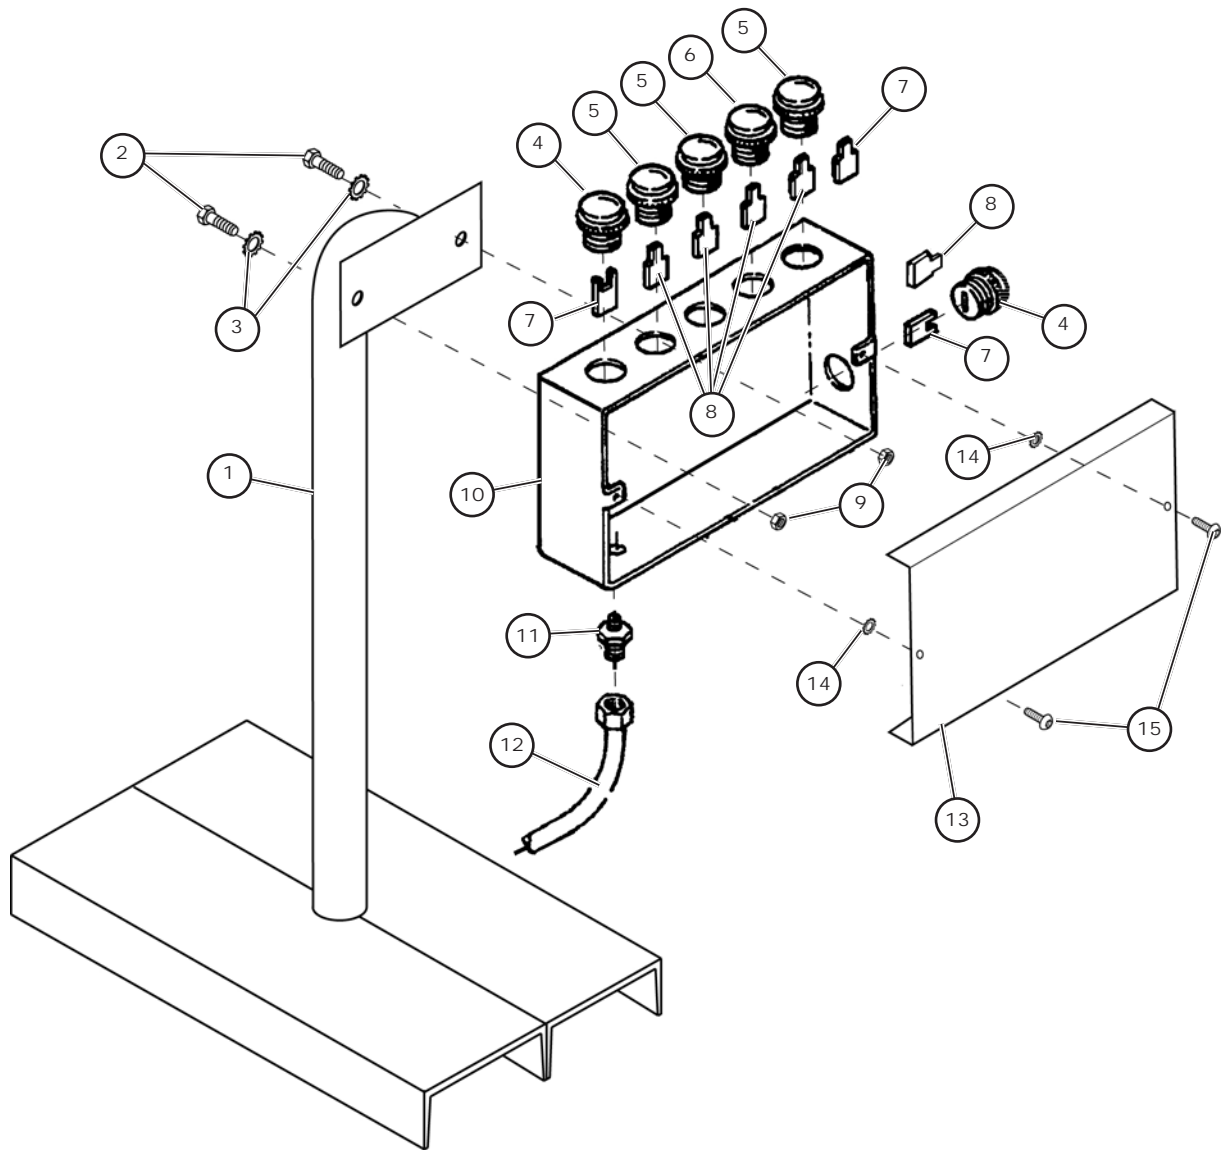

# ELECTRICAL BOX COMPONENT

Model 3006

---

**ELECTRICAL BOX COMPONENTS****MODEL 3006**

<b>REF.</b>	<b>PART NO.</b>	<b>DESCRIPTION</b>	<b>QUANTITY</b>	<b>REMARKS</b>
1	95460	Eight Pin Relay	1	
2	95461	Timer Relay	1	
3	95520	Contactor, Single Phase	1	
	95502	Contactor, Three Phase	1	
4	95521	Overload, Single Phase	1	
	95536	Overload, Three Phase	1	
5	95377	Transformer	1	
6	95462	Eight Pin Relay Socket	2	
7	95435	Eleven Pin Relay	1	
8	95463	Eleven Pin Relay Socket	1	
9	95507	Terminal Strip	1	

OPERATING CONTROL STATION  
MODEL 3006

---

**OPERATING CONTROL STATION****MODEL 3006**

<b>REF.</b>	<b>PART NO.</b>	<b>DESCRIPTION</b>	<b>QUANTITY</b>	<b>REMARKS</b>
1	35502-06	Control Station Pedestal	1	
2	97260	Bolt, 3/4-20 x 3/4	2	
3	97255	Star washer, 1/4	2	
4	95511	Red Pushbutton	2	
5	95512	Green Pushbutton	3	
6	95513	Black Pushbutton	1	
7	95514	Closed Contact	3	
8	95515	Open Contact	5	
9	97210	Locknut, 1/4-20	2	
10	95105	Button Box	1	
11	95227	Straight Connector, 1/2"	1	
12	95228	Conduit, 1/2"	1	
13	95106	Button Box Lid	1	
14	97259	Star washer	2	
15	97282	Screw, Allen	2	