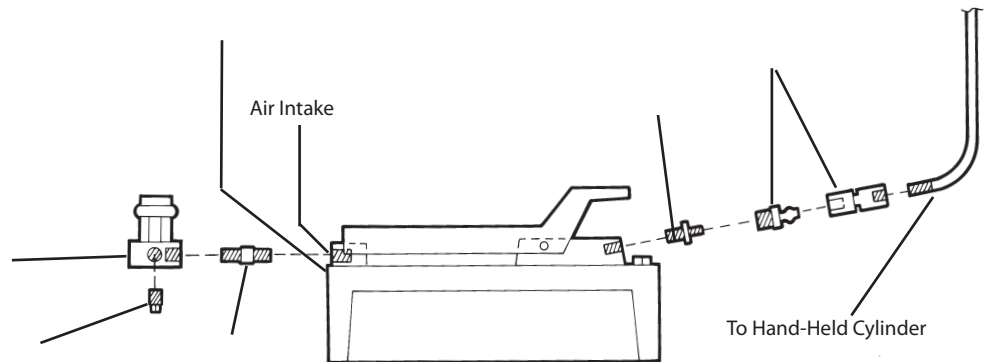

Model 1685 Mitey Mate Jr. Replacement Parts

| KEY | PART NO. | DESCRIPTION |
|-----|----------|-------------------------------------|
| 1. | 98024 | Calibration Decal |
| 2. | 497 | Arbor, 1-1/2" - 3-1/2" |
| 3. | 499 | Tip, Large 1-3/4" - 3-1/2" |
| | 498 | Tip, Small 1-1/2" - 1-3/4" |
| 4. | 595 | Selector Position Sight |
| 5. | 92156 | Cylinder (Complete) |
| | 92167 | Seal Kit for 92156 |
| 6. | 97177 | Pistol Grip Handle |
| 7. | 92258 | Hose Assembly, Single Line |
| 8. | 1612 | Air/Oil Pump |
| 9. | 92072 | 3/8 NPT x 1/4 NPT Hex Nipple |
| 10. | 92364 | Quick Disconnect Coupling |
| 11. | 97264 | 1/4" Pipe Nipple |
| 12. | 92162 | Air Regulator |
| 13. | 92163 | 1/8" Pipe Plug |
| | 475 | Segment(Black) 2-1/8" - 2-1/2" |
| | 474 | Segment (Red) 1-3/4" - 2-1/8" |
| | 473 | Segment (Yellow) 1-1/2" - 1-3/4" |

Model 1686 Gun-Hose Assembly

Includes Keys:

| | | |
|-----|-------|---------------------------|
| 1. | 98024 | Calibration Decal |
| 4. | 595 | Selector Position Sight |
| 5. | 92156 | Cylinder (Complete) |
| 6. | 97177 | Pistol Grip Handle |
| 7. | 92258 | Hose Assembly |
| 10. | 92364 | Quick Disconnect Coupling |