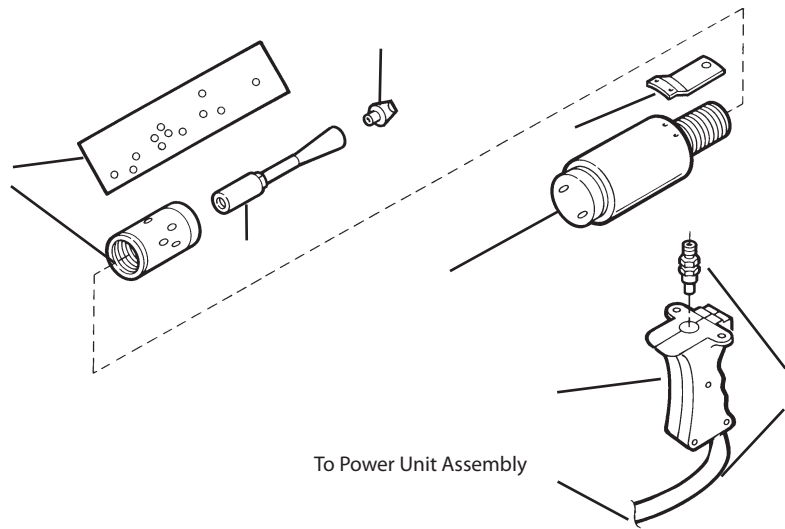

Model 1685 Mitey Mate Jr. Replacement Parts

| KEY | PART NO. | DESCRIPTION |
|-----|----------|-------------------------------------|
| 1. | 98024 | Calibration Decal |
| 2. | 497 | Arbor, 1-1/2" - 3-1/2" |
| 3. | 499 | Tip, Large 1-3/4" - 3-1/2" |
| | 498 | Tip, Small 1-1/2" - 1-3/4" |
| 4. | 595 | Selector Position Sight |
| 5. | 92156 | Cylinder (Complete) |
| | 92167 | Seal Kit for 92156 |
| 6. | 97177 | Pistol Grip Handle |
| 7. | 92258 | Hose Assembly, Single Line |
| 8. | 1612 | Air/Oil Pump |
| 9. | 92072 | 3/8 NPT x 1/4 NPT Hex Nipple |
| 10. | 92364 | Quick Disconnect Coupling |
| 11. | 97264 | 1/4" Pipe Nipple |
| 12. | 92162 | Air Regulator |
| 13. | 92163 | 1/8" Pipe Plug |
| | 475 | Segment(Black) 2-1/8" - 2-1/2" |
| | 474 | Segment (Red) 1-3/4" - 2-1/8" |
| | 473 | Segment (Yellow) 1-1/2" - 1-3/4" |

Model 1686 Gun-Hose Assembly

Includes Keys:

| | | |
|-----|-------|---------------------------|
| 1. | 98024 | Calibration Decal |
| 4. | 595 | Selector Position Sight |
| 5. | 92156 | Cylinder (Complete) |
| 6. | 97177 | Pistol Grip Handle |
| 7. | 92258 | Hose Assembly |
| 10. | 92364 | Quick Disconnect Coupling |